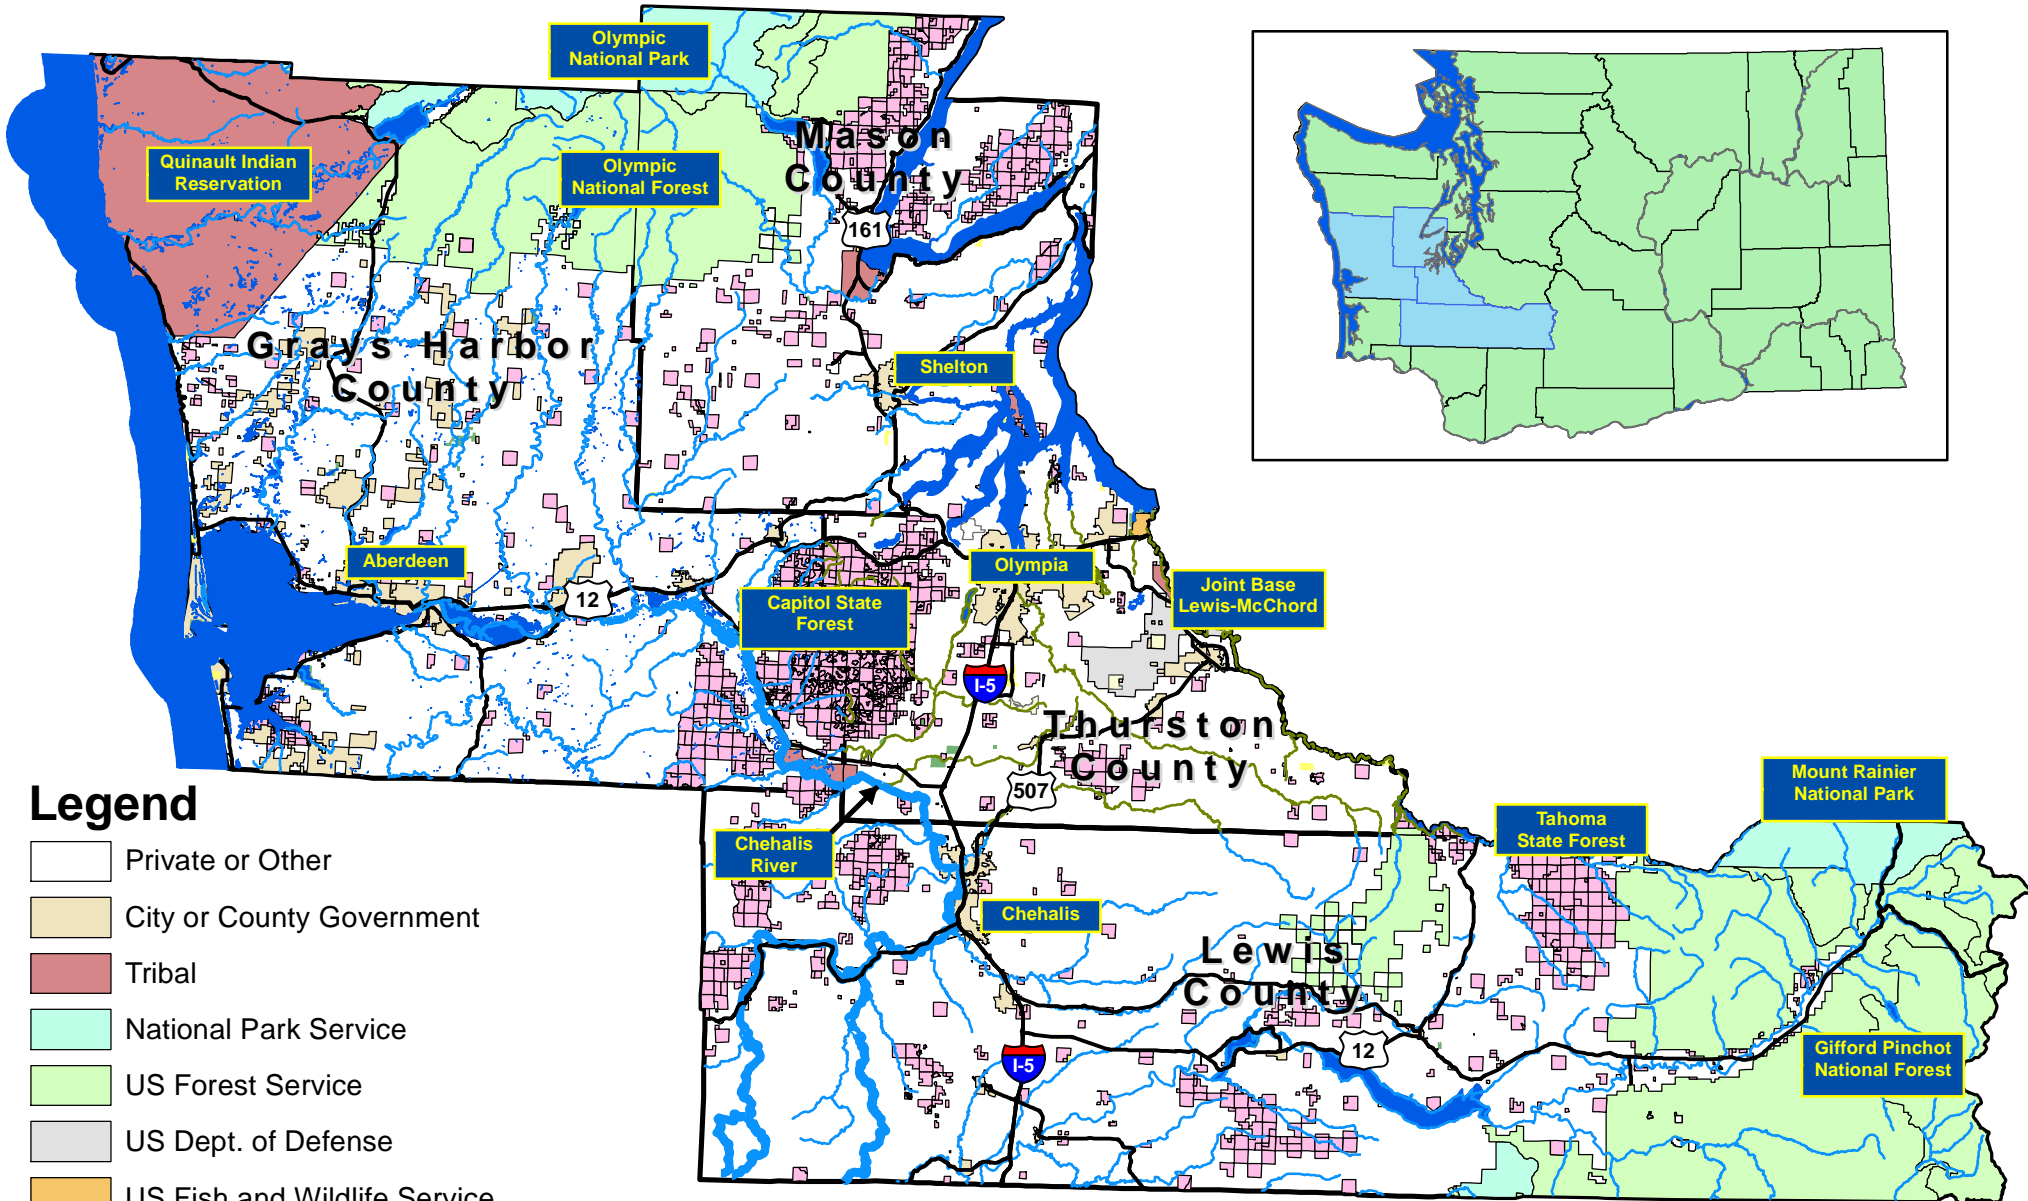

Chehalis River Watershed Cooperative Weed Management Area

Legend

- Private or Other
- City or County Government
- Tribal
- National Park Service
- US Forest Service
- US Dept. of Defense
- US Fish and Wildlife Service
- Washington State Department of Natural Resources
- Washington State Department of Fish and Wildlife
- Washington State Parks and Recreation Commission