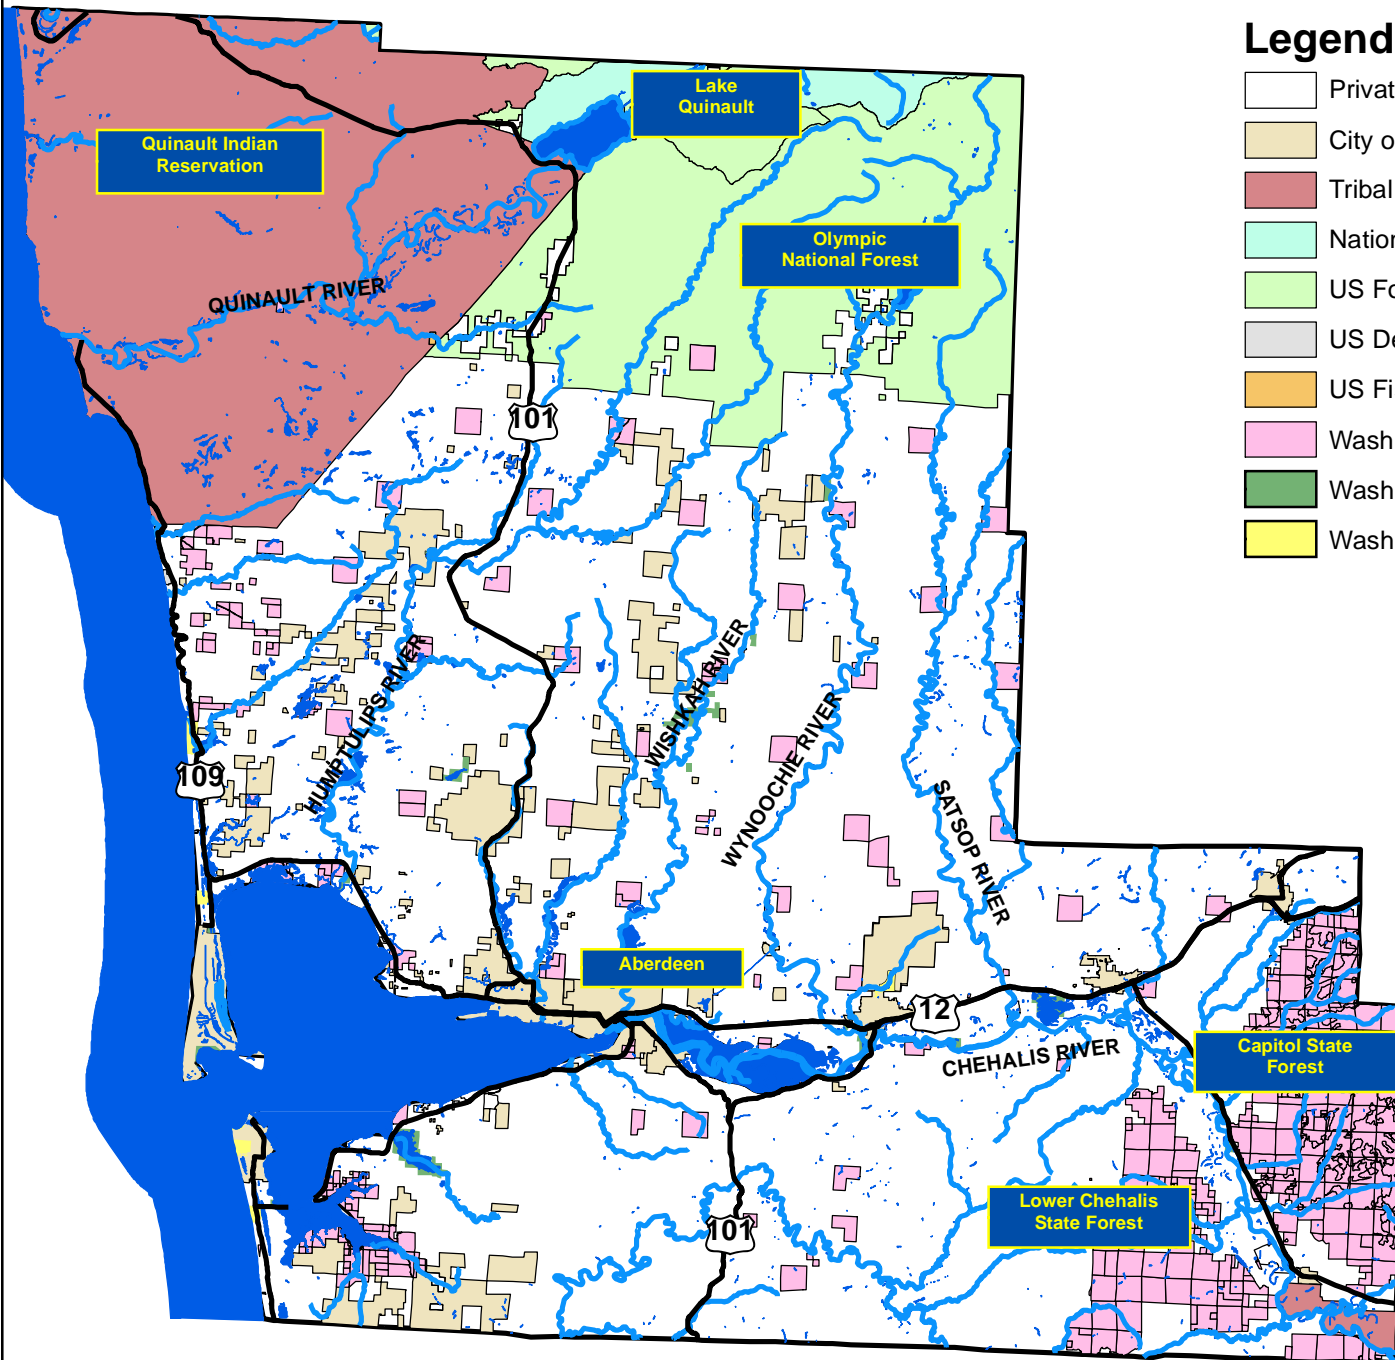

Grays Harbor County Landownership Chehalis River Watershed Cooperative Weed Management Area

Legend

- Private or Other
- City or County Government
- Tribal
- National Park Service
- US Forest Service
- US Dept. of Defense
- US Fish and Wildlife Service
- Washington State Department of Natural Resources
- Washington State Department of Fish and Wildlife
- Washington State Parks and Recreation Commission