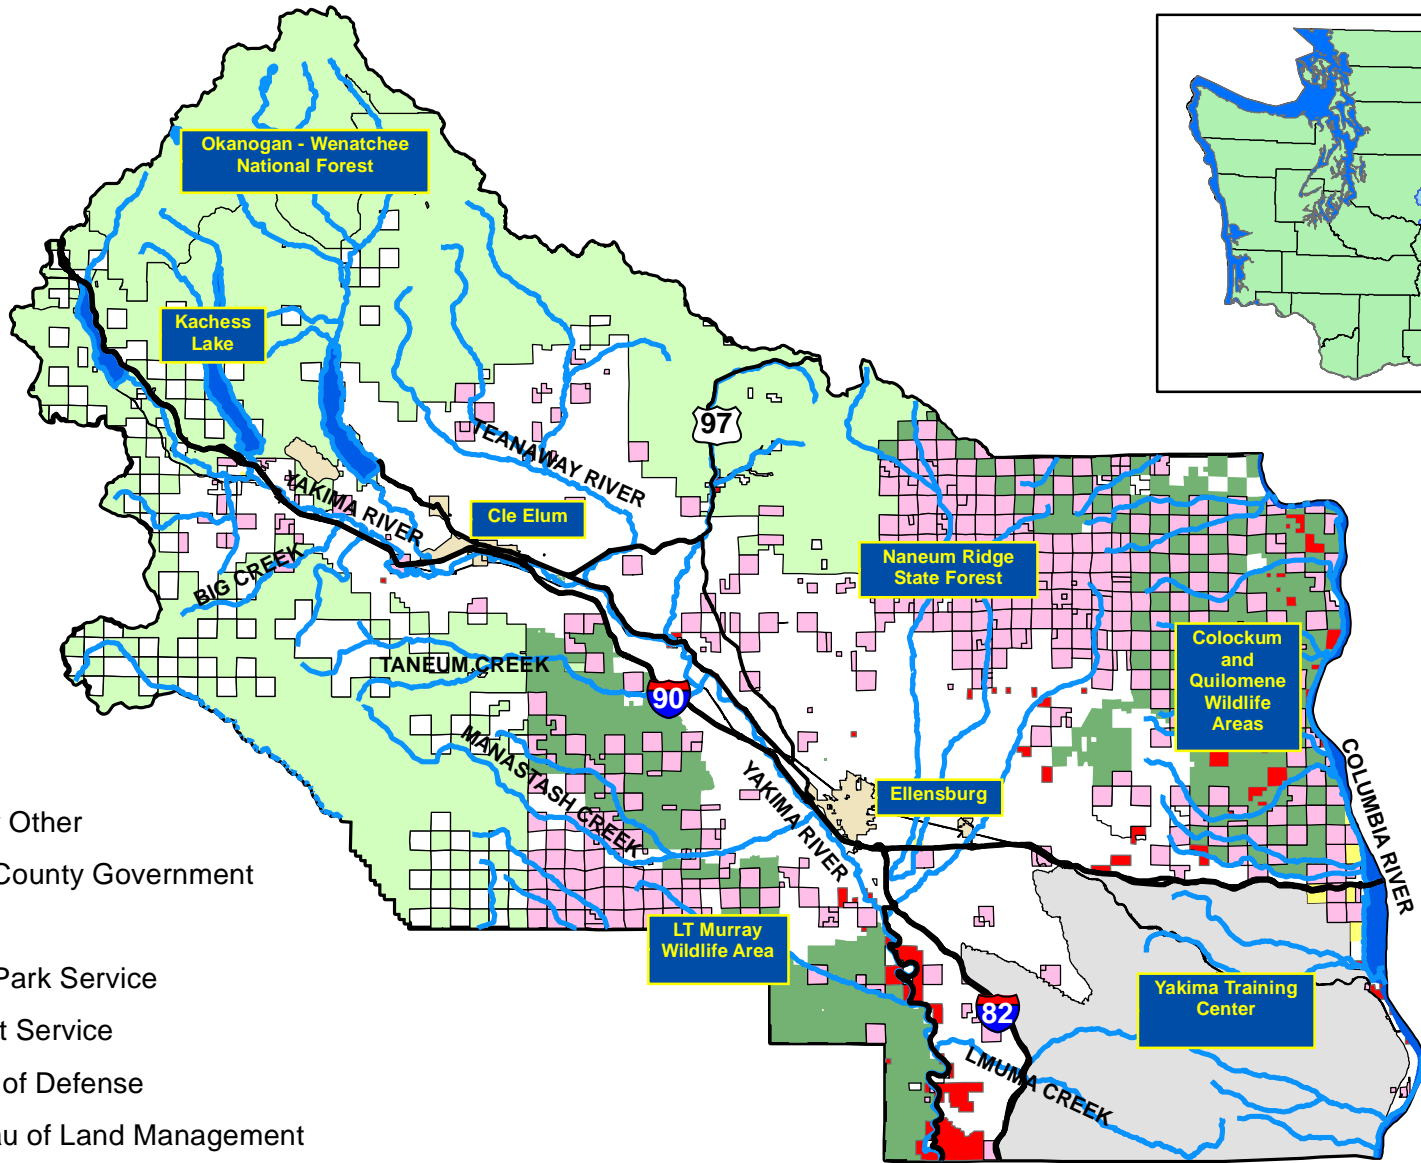

Kittitas County Landownership

HWY 12 - SR 410 Cooperative Weed Management Area

South Central Washington Cooperative Weed Management Area

Legend

- Private or Other
- City and County Government
- Tribal
- National Park Service
- US Forest Service
- US Dept. of Defense
- US Bureau of Land Management
- WA Dept. of Natural Resources
- WA Dept. of Fish and Wildlife
- WA State Parks and Rec.