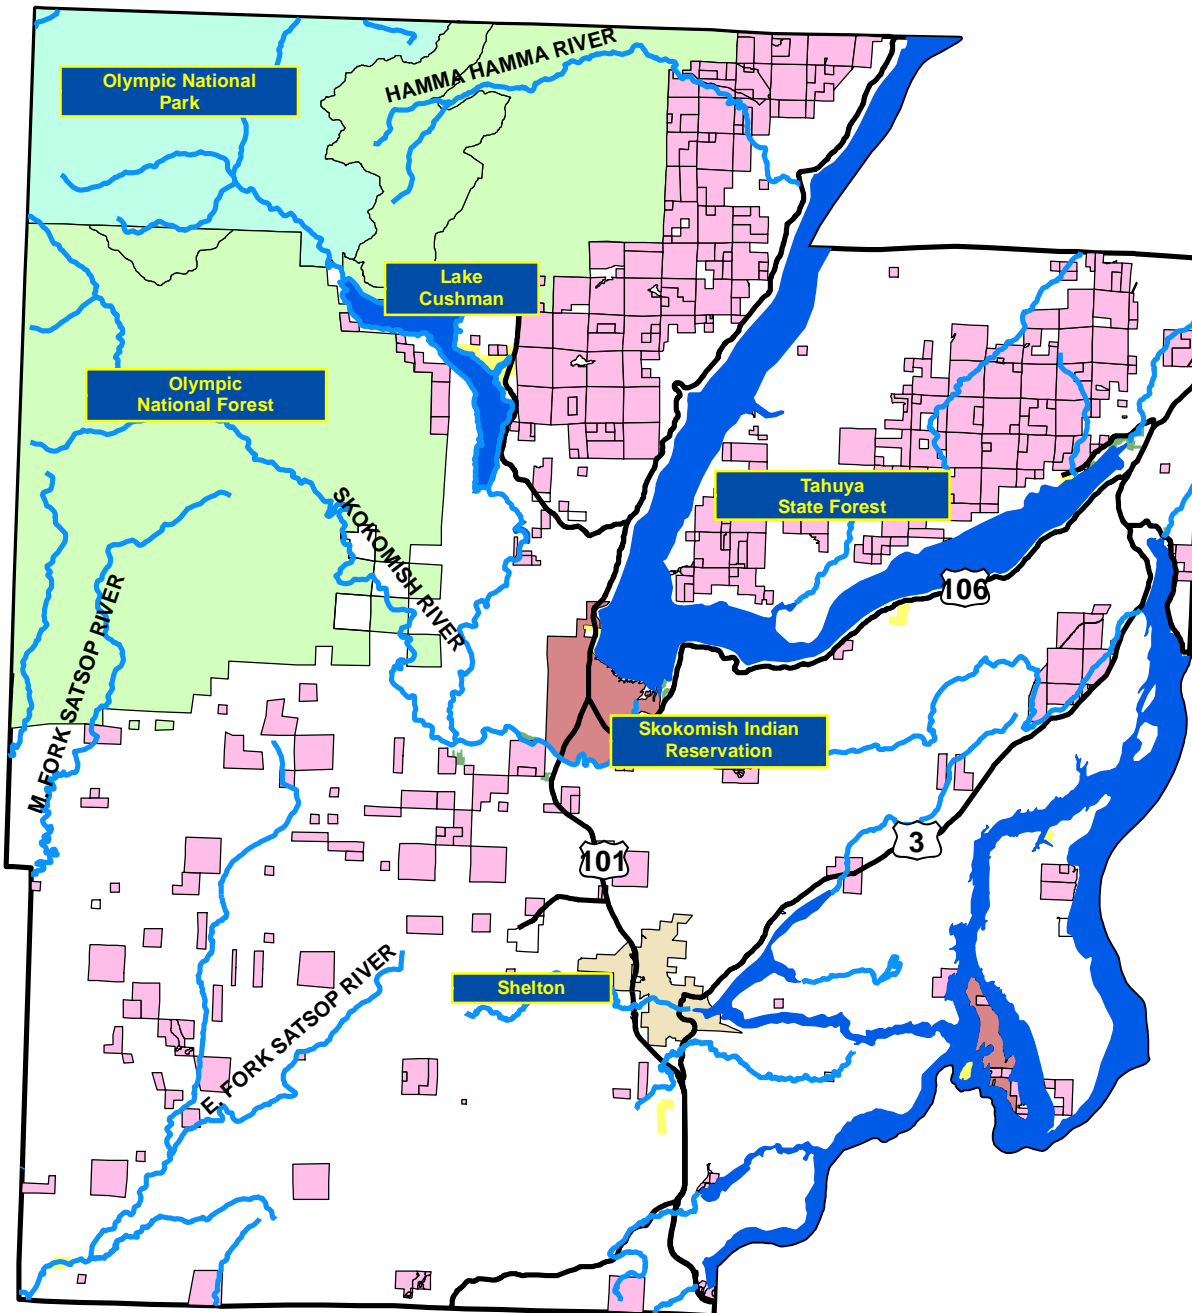

Mason County Landownership

Chehalis River Watershed Cooperative Weed Management Area

Legend

- Private or Other
- City or County Government
- Tribal
- National Park Service
- US Forest Service
- US Dept. of Defense
- US Fish and Wildlife Service
- Washington State Department of Natural Resources
- Washington State Department of Fish and Wildlife
- Washington State Parks and Recreation Commission