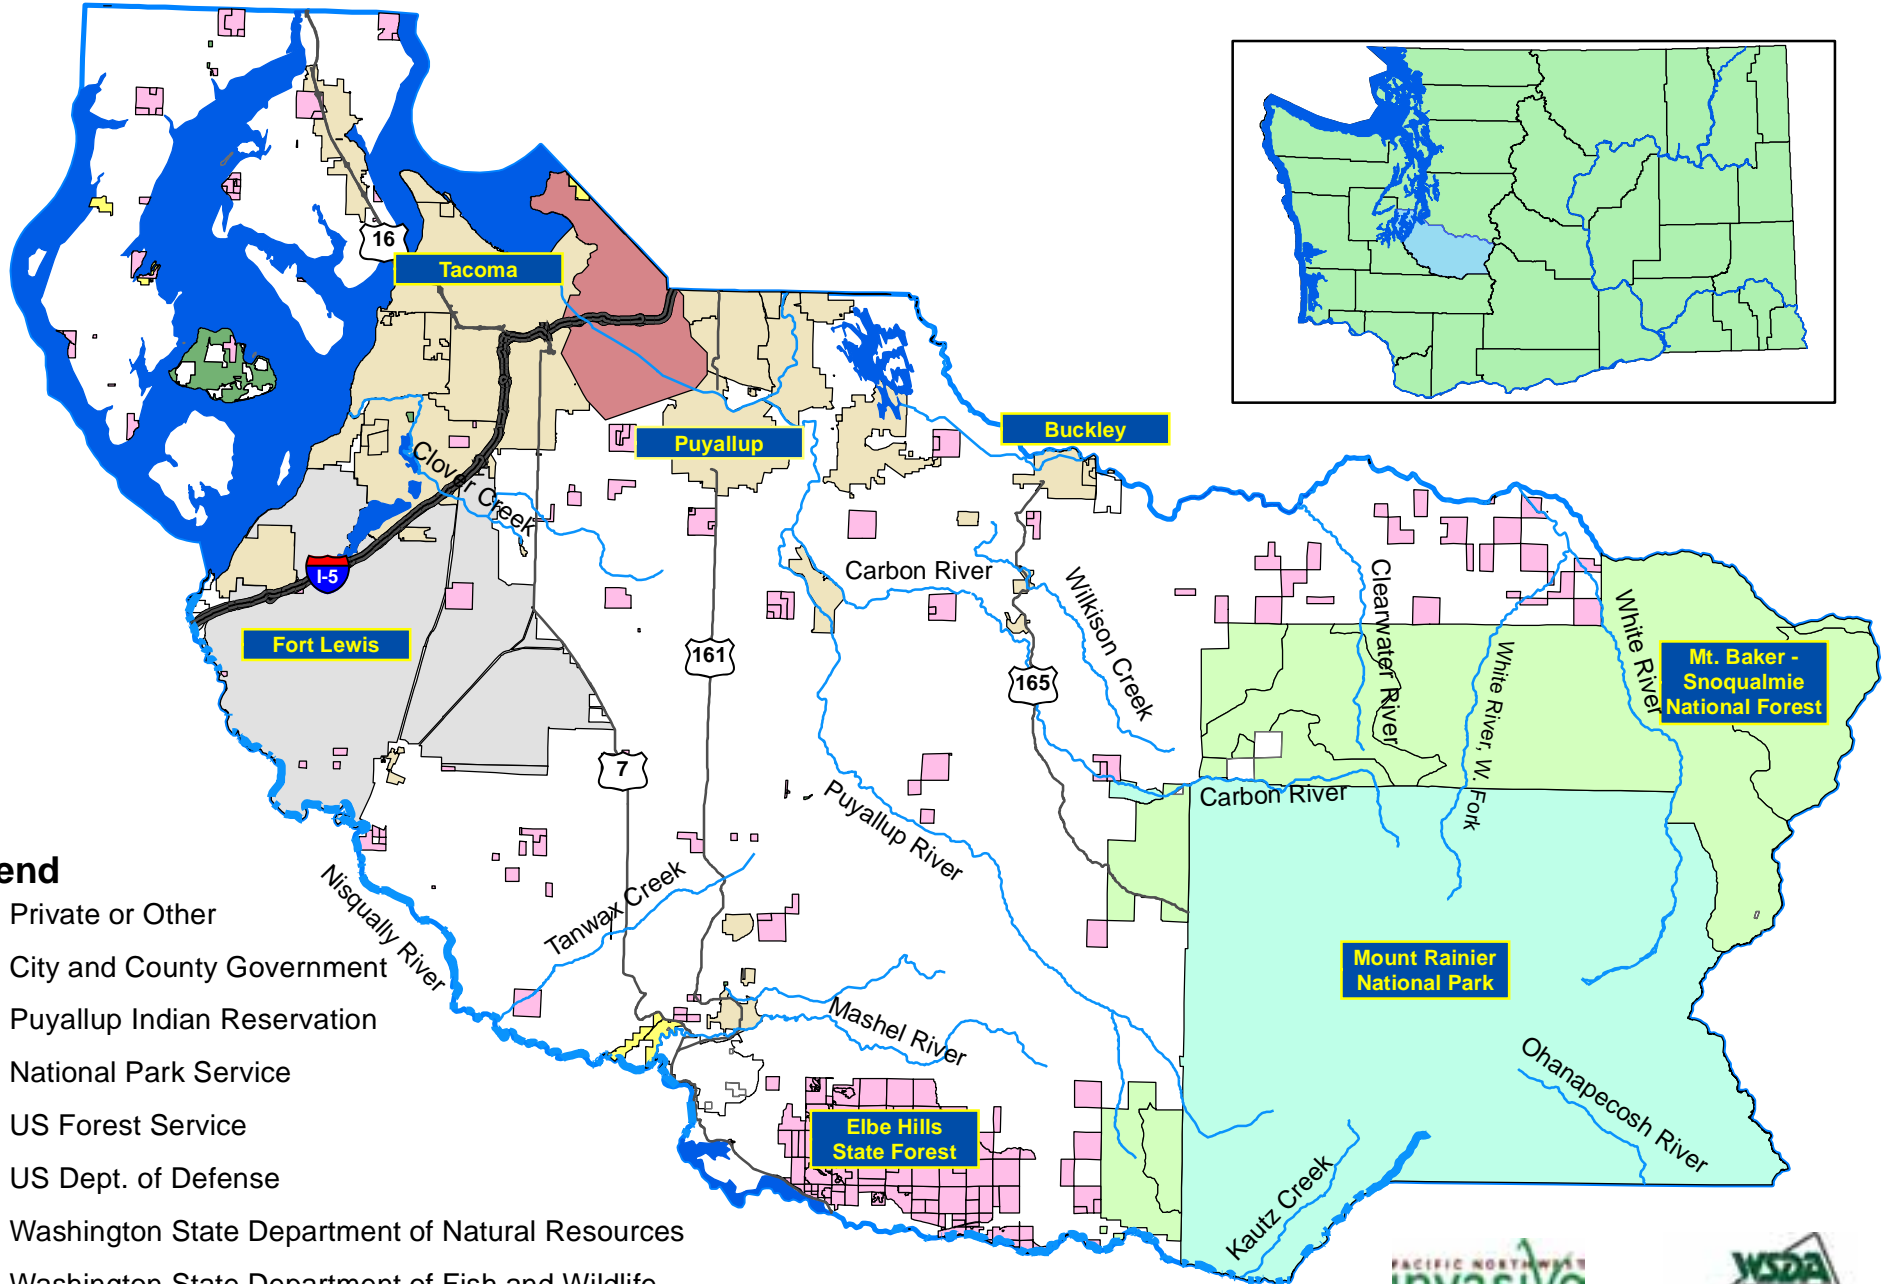

Pierce County Landownership

HWY 12 - SR 410 Cooperative Weed Management Area

Nisqually River Watershed Cooperative Weed Management Area

Legend

- Private or Other
- City and County Government
- Puyallup Indian Reservation
- National Park Service
- US Forest Service
- US Dept. of Defense
- Washington State Department of Natural Resources
- Washington State Department of Fish and Wildlife
- Washington State Parks and Recreation Commission